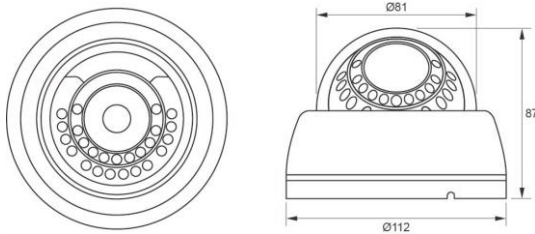

NETWORK IP CAMERA

HIP-HD5245

5MP NETWORK IP IR DOME CAMERA

STARVIS **H.265** **WDR**

Features

- Sony STARVIS 5.69MP Image Sensor
- Ultra low light color camera(0.01lux/F1.2)
- Triple codec(H.265, H.264, MJPEG)
- Triple Stream
- Max 30fps @ all resolution
- Support Onvif/PoE/External Video
- DOL True WDR
- IR LED : 24 units(20m)
- True Day & Night
- Fixed Lens 4mm
- 3-Axis Gimbal Bracket

Camera Specifications

IMAGE	Image Sensor	Sony Starvis 5.69MP(1/2,8") Image Sensor
	Scan System	Progressive Scan
	Total Pixels	2704(H) x 2104(V), 5.68 Mega Pixels
	Effective Pixels	2616(H) x 1964(V),58.13 Mega Pixels
Function	Day & Night	Auto / Day(Color) / Night(BW)
	Privacy Area	On / Off (8 Programmable Zones)
	Motion Detection	432 Zone (On / Off, 1~5step)
	W D R	DOL True WDR
	3D DNR	2DNR, 3DNR
	S/N Ratio	More 52dB
	BLC	HLC, BLC
	Digital Zoom	16x
	Degof/LDS/Mirror	On / Off
White Balance	Auto/Push/Indoor/Outdoor/Fluorescent/User	
Lens	Focal Length	Fixed Lens 4mm
IR LEDs	IR LEDs	24 units
Electrical	Power Supply	DC12[V] ±10% / Max 750mA
	Operating Temp.	-10°C ~ +50°C
Environmental	Preservation Temp.	-20°C ~ +60°C
	Humidity	0% ~ 80%
Mechanical	Weight.	Approx. 250g

Network Specifications

System	OS	Embedded Linux
Network	Interface	RJ45 10/100 Base-T
	Protocol	TCP/IP,UDP/IP,RTP,RTSP,RTCP,NTP, HTTP,DHCP,FTP,SMTP,DNS,DDNS
	Onvif	ver17.06
	DDNS	lplinker.net
Video	Simultaneous Access	Max. 10 user
	Compress Format	H.265, H.264, MJPEG
	Resolution	2560x1920/2560x1440/2048x1536/1600x1200 /1920x1080/1280x1024/1280x960/640x480/ 640x360/320x240/320x180
	Frame Rate	Max. 30fps @all resolution
Audio	Streaming	Triple Stream (Stream1,2,3) RTP/RTSP, UnicastRTP, Multicast RTP
	Compress Format	G.711 u-law
Event	Streaming	Two way
	Sensor In	1(NC/NO)
Web Browser	Alarm Out	1 (Digital Output, Open Collector)
	OS	Windows 7, 8, 10
	Manager	IE(over 11), Firefox, Safari, Opera
	Viewer	IE only (Active-X)